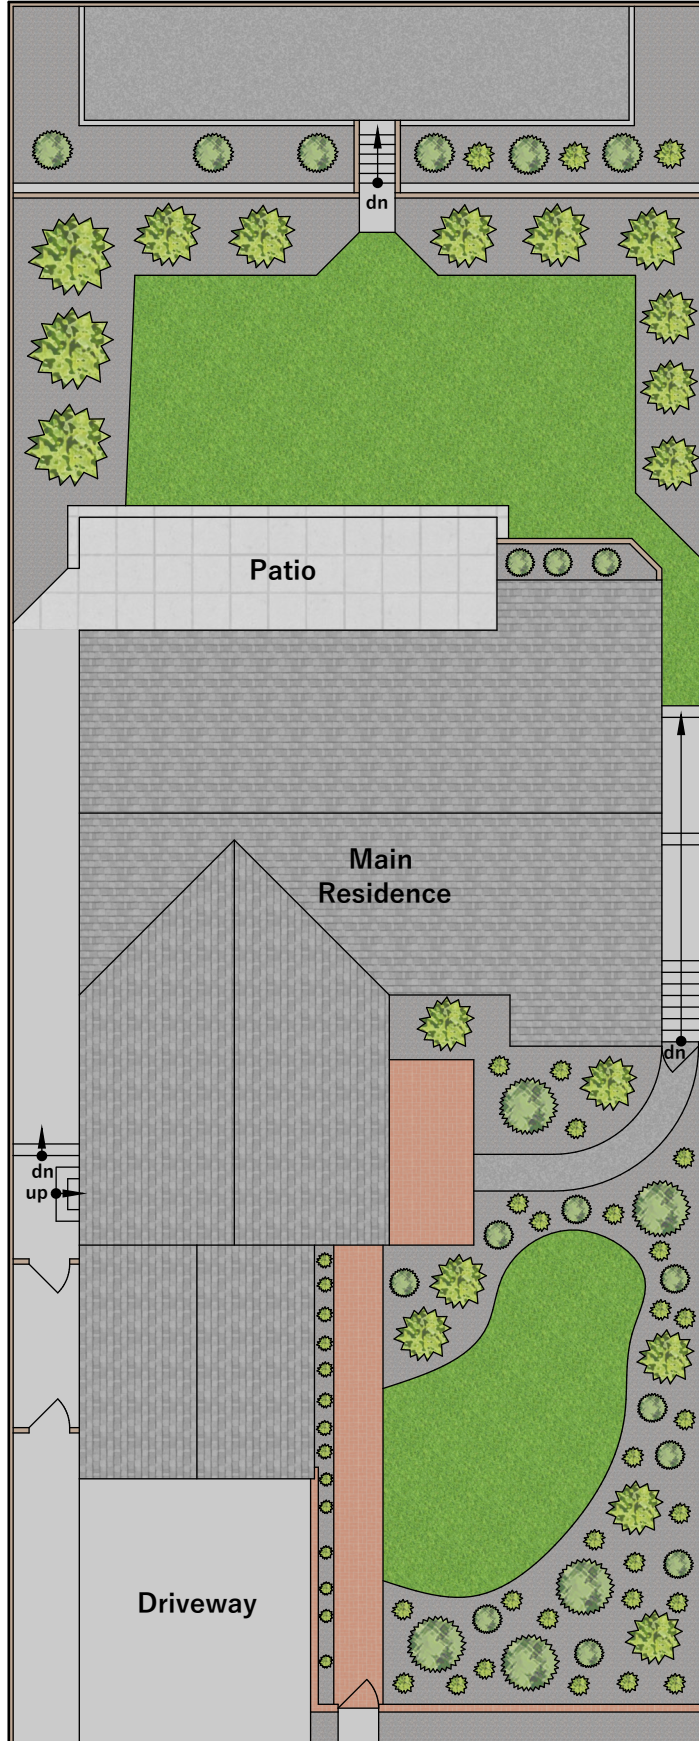

www.heafeybaum.com

303 Hillside Avenue

Piedmont, CA 94611

Site Plan

lot size approx. 8,973 sqft

Hillside Avenue

Any and all information on this drawing is for illustrative purposes only and is deemed reliable, but not guaranteed. All information requires independent verification.